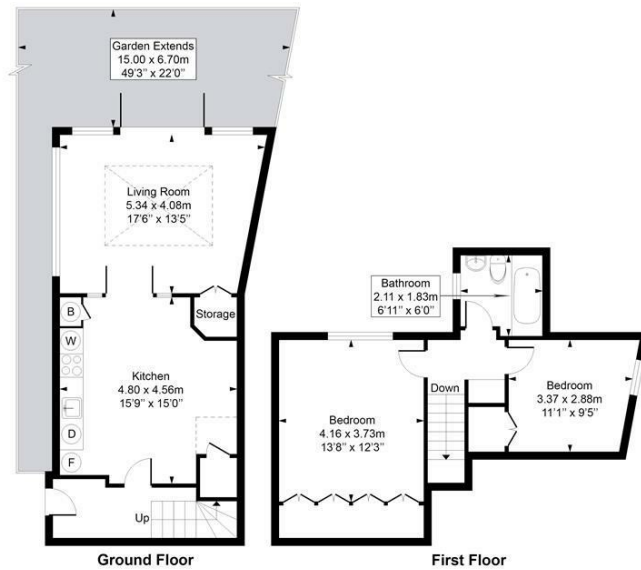

Manstone Road
Approximate Gross Internal Area = 95.69 Sq m / 1030 sq ft

The particulars do not constitute part of an offer or contract. The particulars, including text, photographs and plans, are for the guidance only of prospective purchasers/tenants and must not be relied upon as statements of fact. The descriptions provided therein represent the opinion of the author and whilst given in good faith should not be construed as statements of fact. Nothing in these particulars shall be deemed a statement that the property is in good condition or otherwise or that any services or facilities are in good working order. All measurements are approximate